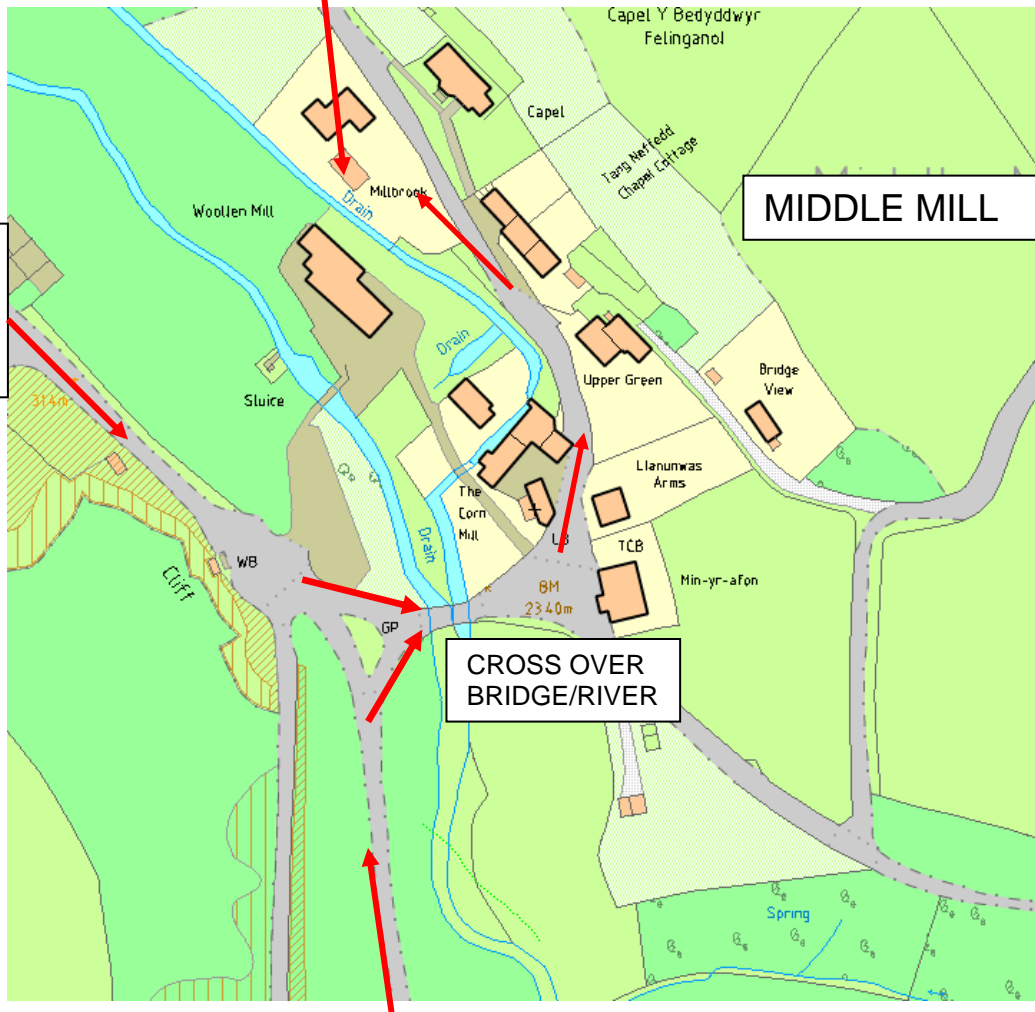

DIRECTIONS TO KATE'S STUDIO

Address

Millbrook, Middle Mill, Solva, Pembrokeshire SA62 6XD

Tel 01437 720257 or Mob 07971776029

TURN LEFT OFF THE A487 APPROX 1KM AFTER THE HAMLET OF CARNHEDRYN WHICH IS APPROX 12 MILES AFTER FISHGUARD. FOLLOW SIGNS TO MIDDLE MILL

KATE'S STUDIO

FROM THE A487 FISHGUARD TO ST DAVIDS ROAD 1.5 MILES

FROM THE A487 HAVERFORWEST TO SOLVA ROAD 1 MILE

TURN RIGHT OFF THE A487 AFTER ENTERING SOLVA AND CROSSING STONE BRIDGE BY THE CAMBRIAN INN . SOLVA IS APPROX 12 MILES AFTER HAVERFORDWEST